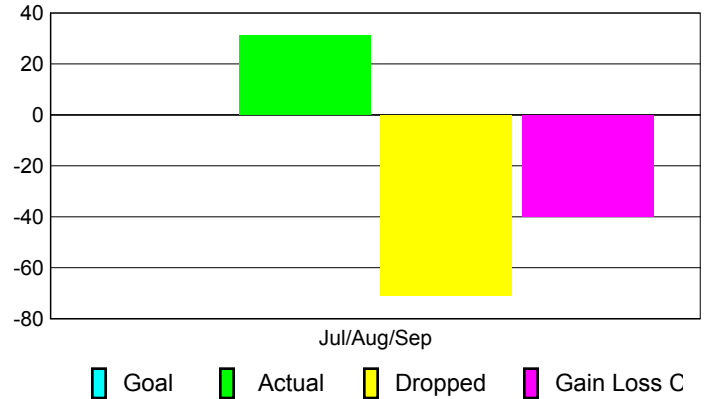

Membership Results 2010-2011

Goal, New, Dropped, Gain/Loss